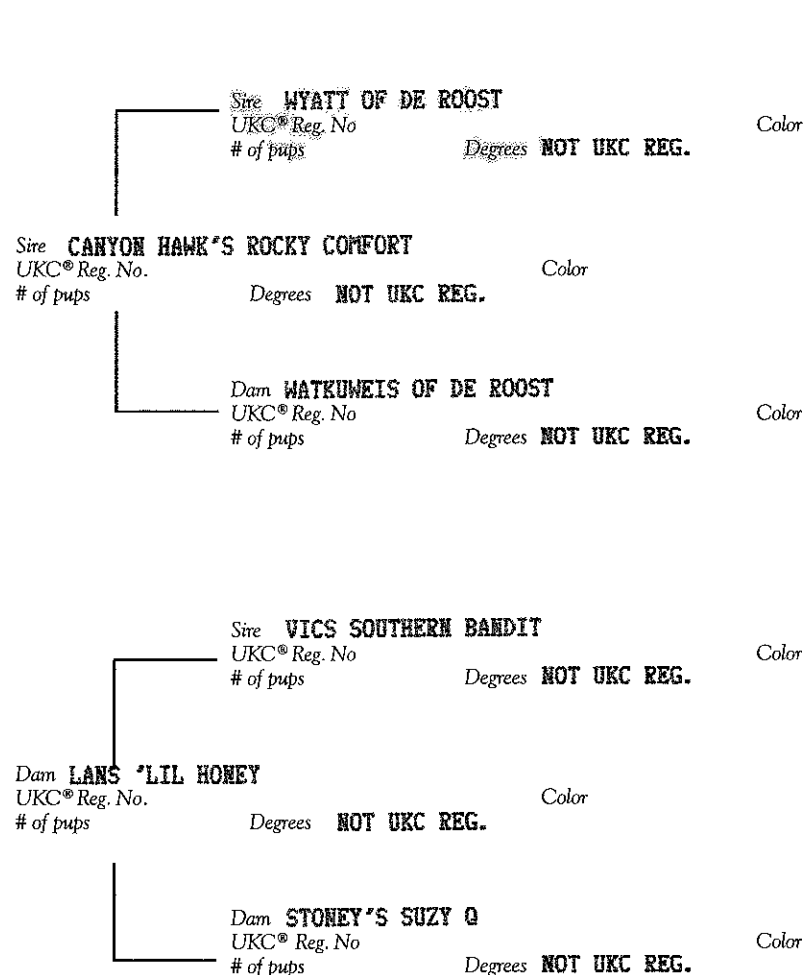

Of **MAJOR LEAGUE BEAR**

UKC® Reg. No. **R214-470**

of pups **Degrees** **NO DEGREES**

Sex **MALE** Color **YELLOW**

Date of Birth **06/19/2008**

Breed **LABRADOR RETRIEVER**

Registered Owner of Sire Or Semen (At the time of Breeding) **UNLISTED**

Registered Owner of Dam (At the time of Breeding) **UNLISTED**

The number below the UKC® Registration Number is the number of dogs produced by the dog listed. The Degrees are those earned by the dog's offspring.